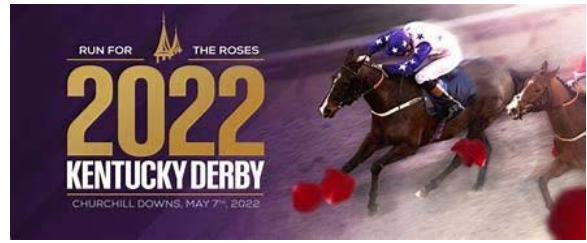

HSA Shake-Down Raft-Up

May 7-8

The Horse Farm

Get your boat out for a shake-down and raft up with HSA-1 and NSHSA then enjoy fellowship and the Kentucky Derby.

What better place for a horse race themed raft-up than The Horse Farm on the Magothy, aka Eagle's Cove.